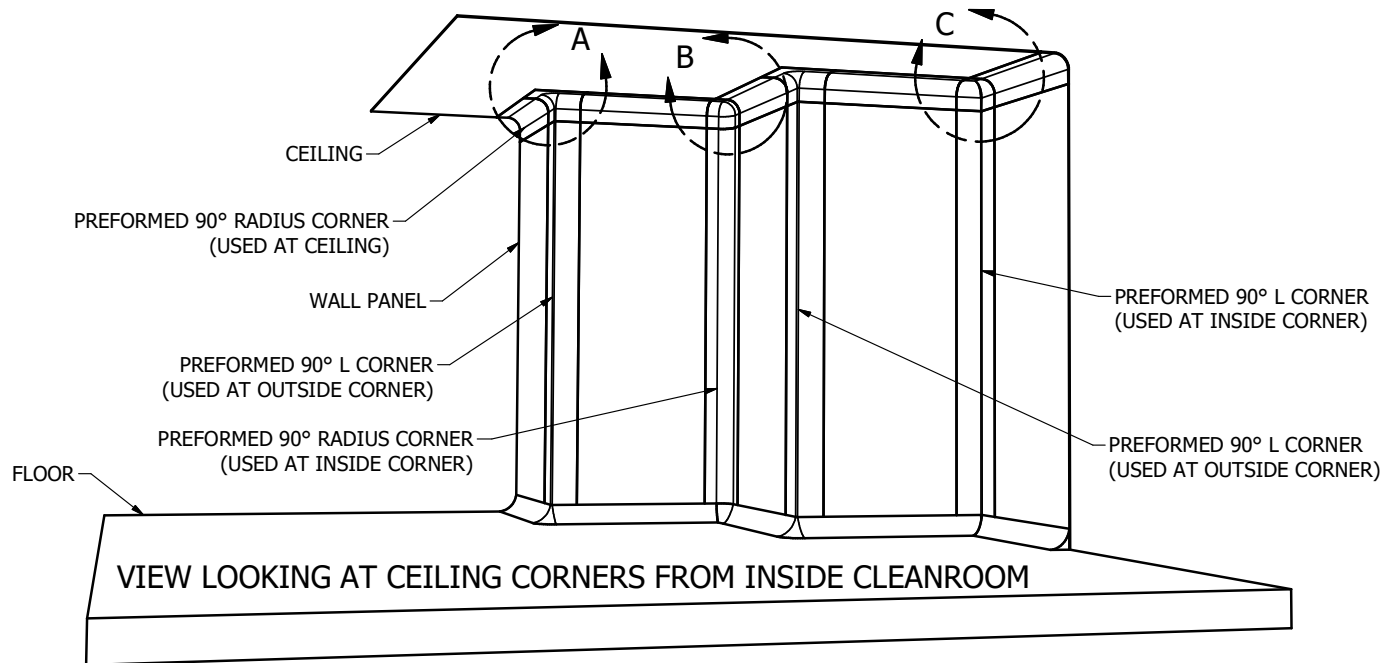

DETAIL A  
OUTSIDE 3-WAY 90° L  
RADIUS CORNER TRANSITION

DETAIL B  
INSIDE 3-WAY  
RADIUS CORNER TRANSITION

DETAIL C  
INSIDE 3-WAY 90° L  
RADIUS CORNER TRANSITION

TAKIRON PART INFORMATION

Item ID	Item Description	MFG p/n	Material	Available Colors	Dimensions	Radius	Column 8
TAKI-L-CORNER	8ft PREFORMED 90deg L CORNER	7L952	PVC	White	3.75"x3.75"x8'		2.0mm
TAKI-R-CORNER	8ft PREFORMED RADIUS CORNER	7R952	PVC	White	3.75"x3.75"x8'	R?	2.0mm
TAKI-RR-INCORNER	INSIDE 3-WAY RADIUS CORNER TRANSITION	INRR	PVC	White	?	R?	2.0mm
TAKI-RL-INCORNER	INSIDE 3-WAY L/RADIUS CORNER TRANSITION	INRL	PVC	White	?	90° / R?	2.0mm
TAKI-RL-OUTCORNER	OUTSIDE 3-WAY L/RADIUS CORNER TRANSITION	OUTRL	PVC	White	?	90° / R?	2.0mm