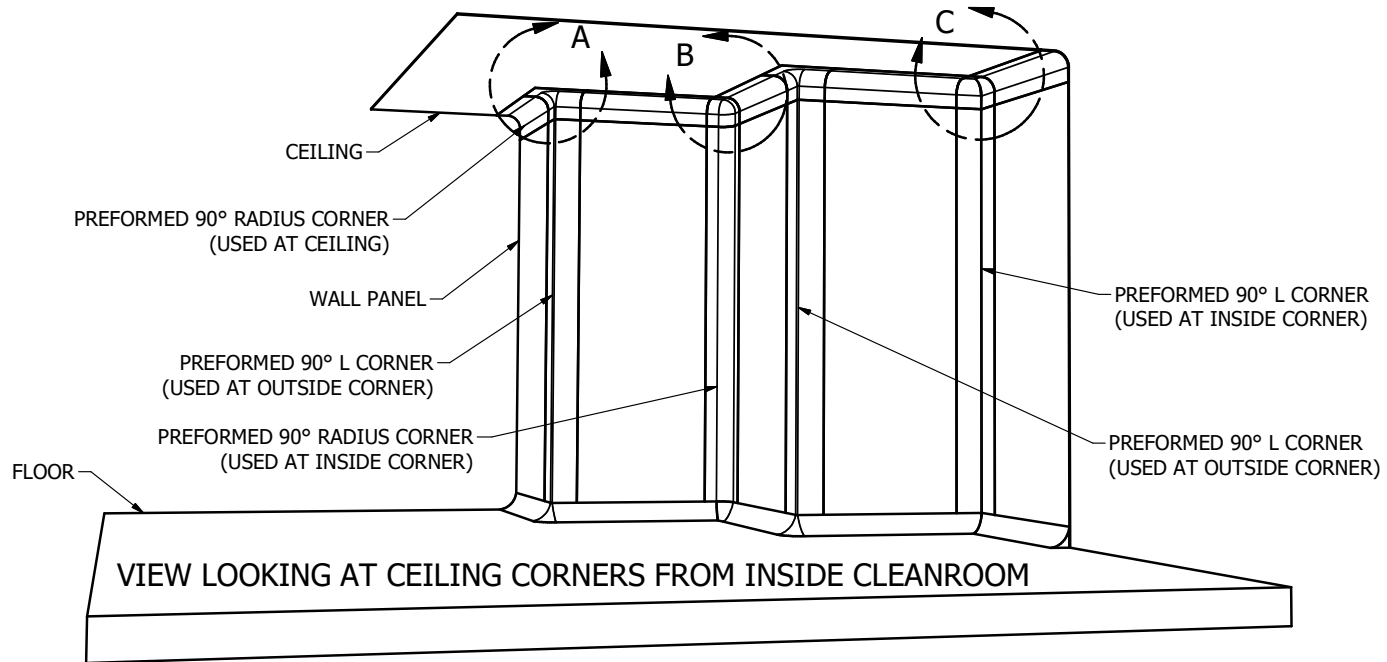

DETAIL A
OUTSIDE 3-WAY 90° L
RADIUS CORNER TRANSITION

DETAIL B
INSIDE 3-WAY
RADIUS CORNER TRANSITION

DETAIL C
INSIDE 3-WAY 90° L
RADIUS CORNER TRANSITION

AMCLAD PART INFORMATION

Item ID	Item Description	MFG p/n	Material	Available Colors	Dimensions	Radius	Column 8
W-AM016-AMCLAD	10ft Preformed 90deg L Inside/Outside Corner	W-AM016	Antimicrobial PVC	White	3.5"x3.5"x10'		2.5mm
W-AM099-AMCLAD	10ft Preformed Radius Inside Corner	W-AM099	Antimicrobial PVC	White	3.5"x3.5"x10'	R35	2.5mm
W-AM098-AMCLAD	Inside 3-way Radius Corner Transition	W-AM098	Antimicrobial PVC	White	?	R35	2.5mm
W-AM027-AMCLAD	Inside 3-way 90deg L/Radius Corner Transition	W-AM027	Antimicrobial PVC	White	?	90° / R35	2.5mm
W-AM097-AMCLAD	Outside 3-way 90deg L/Radius Corner Transition	W-AM097	Antimicrobial PVC	White	?	90° / R35	2.5mm